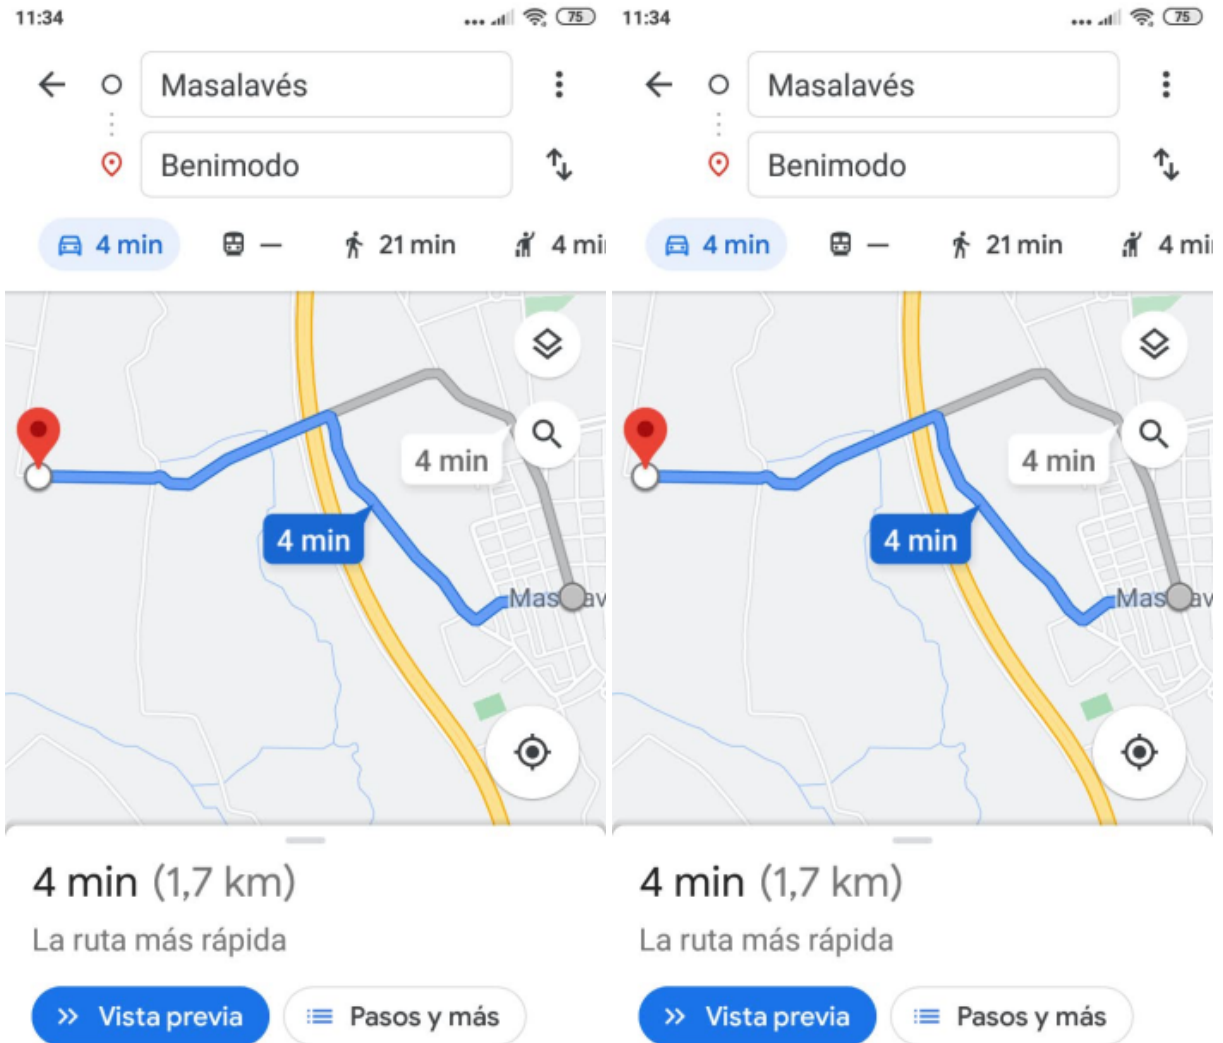

country house for sale Guadassuar, Ribera Alta

Rustic land planted with persimmons from 12 hanegadas with drip irrigation and contributed to the Ribercamp Cooperative specialized in fruit export. The farm is divided by a central road and next to a paved road just 4km from the A-7 motorway near Massalaves. Spectacular farm for a wooden house with good access and close to Valencia (35km)

property details

Spanishestate **5410133**
id:
reference:: -
close to/ located: **Guadassuar**
region: **Ribera Alta**

contact

name: **Jose Sanchez**
spreekt: **Spanish**
telefoon: **+34616577272**

property type: **country house**
rooms: **not available**
property surface: **9900 m2**
surface plot: **- m2**
price: **€ 720.000**