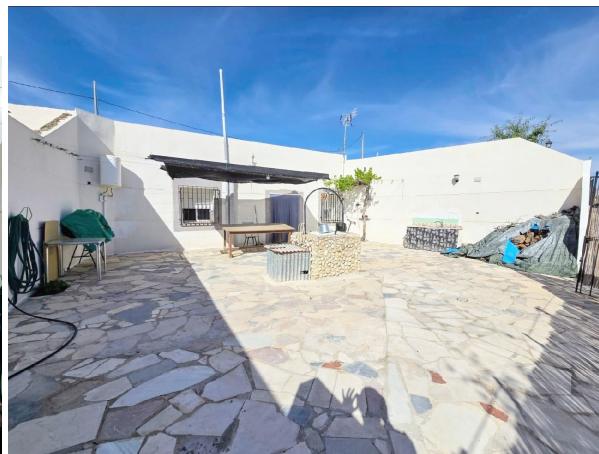

## country house for sale La Romana, Vinalopó Mitjà

Country house for sale in the neighbourhood of La Romana in Vinalopó Mitjà at a price of € 112.000 with a surface of 167 m2 with 3 rooms and a garden or plot of 700 m2 , this property is offered to you by Carla Ruiz of company Aspexl .

### property details

Spanishestate **6376737**  
id:  
reference:: **06131**  
close to/ located: **La Romana**  
region: **Vinalopó Mitjà**  
property type: **country house**  
rooms: **3**  
property surface: **167 m2**  
surface plot: **700 m2**  
price: **€ 112.000**