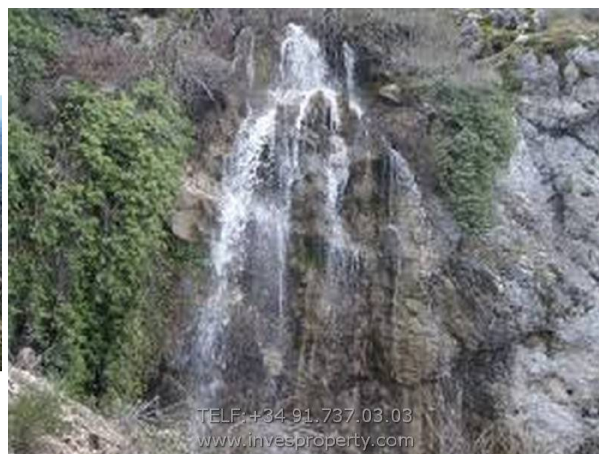

TELF: +34 91.737.03.03
www.invesproperty.com

Country house for sale in the neighbourhood of Turre in Levante Almeriense at a price of € 200.000 with a surface of 50000 m2 of company Grupoinves .

property details

Spanishestate id: **6222491**
reference:: **-**
close to/ located: **Turre**
region: **Levante Almeriense**
property type: **country house**
rooms: **not available**
property surface: **50000 m2**
surface plot: **- m2**
price: **€ 200.000**

contact

real estate agent: **Grupoinves**
name: **not available**
spreekt: **not available**
telefoon: **+34917370303**