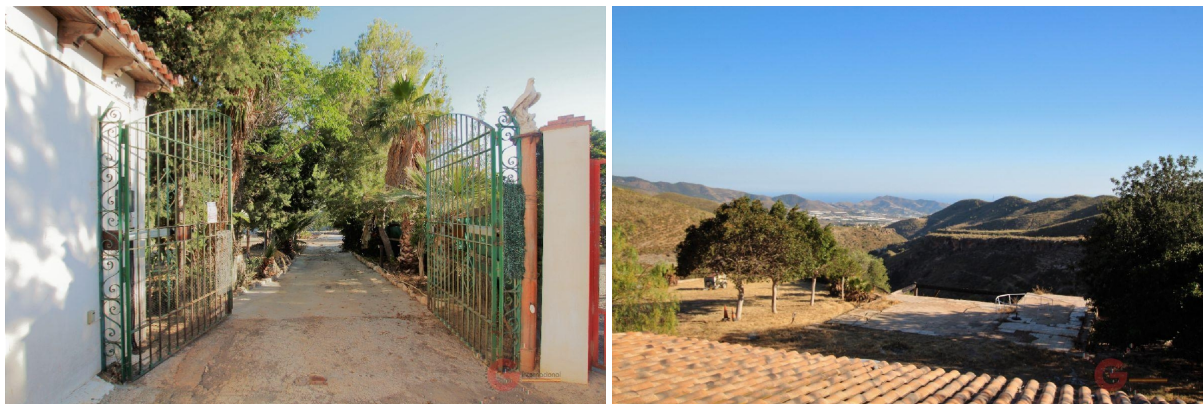

## country house for sale Vélez De Benaudalla, Costa Tropical

IT SELLS RUSTIC FINCA WITH TWO HOUSES! Sold a farm with 80 pocosin land with fruit trees and two houses already built, with light and water. The 1st house is more of 300 años has a surface of 110 square meters distributed in 3 bedrooms, 1 large bathroom, living room with fireplace and kitchen with open concept, the farmhouse also has a lovely porch where you can enjoy the summer evenings. The 2nd farmhouse is new and has an area of 100 meters. When you arrive you will find a beautiful porch that gives way to a very large living room with fireplace and kitchen with open concept, 1 full bathroom, and the top floor has a bedroom. The farm is anchored in a unique spot with views to the sea and surrounded by mt. If you want to receive more information about this property or to arrange a visit, please do not hesitate to contact the agents of International Management. You can contact us by email [infogestioninternacional.com](mailto:infogestioninternacional.com), by phone Spanish+ (please use the form to respond) /Spanish+ (please use the form to respond) /English+ (please use the form to respond) /Français+ (please use the form to respond), by Skype (user name International Management) or directly in our office located right at the entrance of the Urbanization Monte de los Almendros. AND IF YOU NEED MORTGAGE TO PURCHASE YOUR HOME, WE TAKE CARE OF THE PROCESSING AT NO COST TO YOU, SOLICÍTANOS INFORMATION.

### property details

Spanishestate id:	<b>6255052</b>
reference::	<b>L175</b>
close to/ located:	<b>Vélez De Benaudalla</b>
region:	<b>Costa Tropical</b>
property type:	<b>country house</b>
rooms:	<b>4</b>
property surface:	<b>80 m2</b>
surface plot:	<b>- m2</b>
price:	<b>€ 360.000</b>