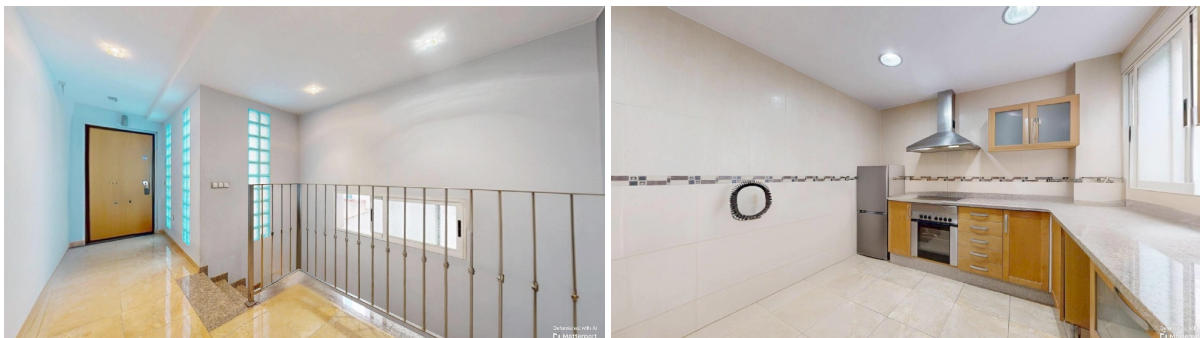

## duplex for sale La Pobla Llarga, Ribera Alta

Duplex for sale in the neighbourhood of La Pobla Llarga in Ribera Alta at a price of € 140.000 with a surface of 164 m2 with 4 rooms of company Percent .