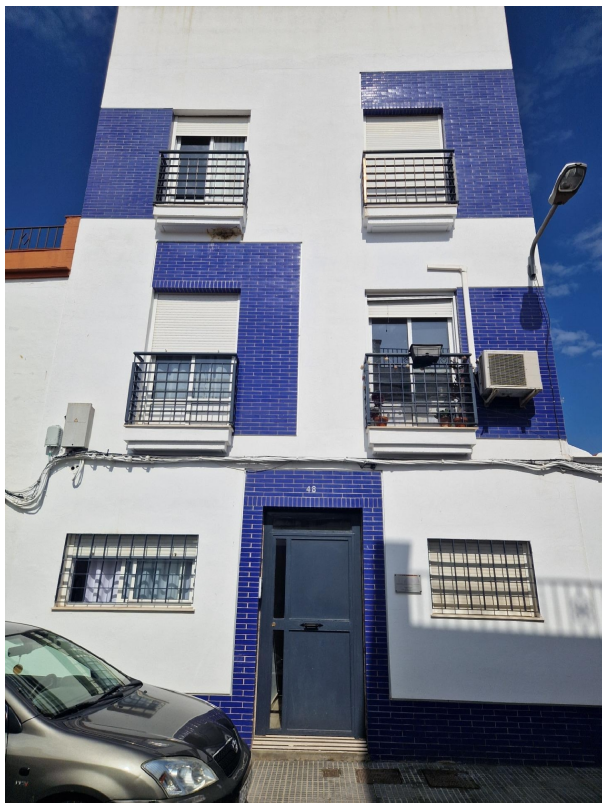

duplex for sale Los Palacios Y Villafranca, Bajo Guadalquivir

Duplex for sale in the neighbourhood of Los Palacios Y Villafranca in Bajo Guadalquivir at a price of € 120.000 with a surface of 83 m2 with 2 rooms , this property is offered to you by RE/MAX Innova RE/MAX Innova of company RE/MAX Innova .

property details

Spanishestate id:	6389279
reference::	3450-08963
close to/ located:	Los Palacios Y Villafranca
region:	Bajo Guadalquivir
property type:	duplex
rooms:	2
property surface:	83 m2
surface plot:	- m2
price:	€ 120.000