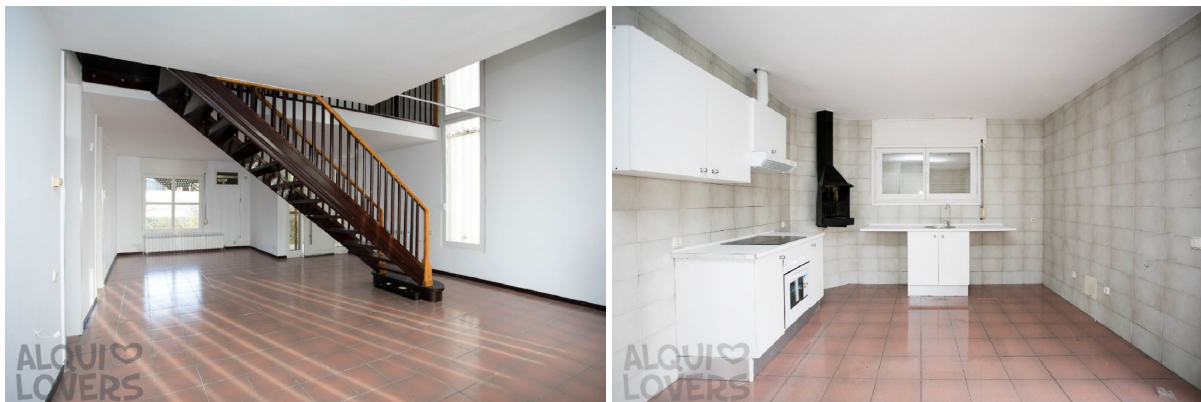

## house for sale Artesa De Lleida, Segrià

Large house in Lleida, Lerida, ideal for families. The property has an area of 288 m2 built spread across 4 bedrooms, a living room, a kitchen as well as 2 toilets. It is located in the center of Lleida, and in its surroundings we find the Institut Caparrella. The property features easy access to N-II. The value of the housing rent price reference index is 0€/m2 and the rent of the last lease agreement is 650,00€, updated pursuant to the regulations in effect. Said amounts may change according to the signing date of the lease agreement.