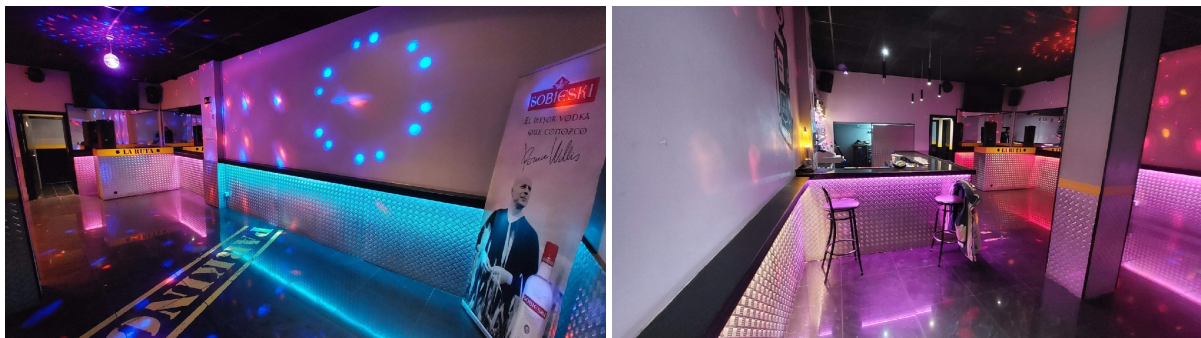

SPANISHESTATE

<https://www.spanishestate.com/house/lametlla-de-mar-43860/6257150/>

house for sale L'ametlla De Mar, Baix Ebre

House for sale in the neighbourhood of L'ametlla De Mar in Baix Ebre at a price of € 166.000 with a surface of 32 m2 of company Anclados,sl .