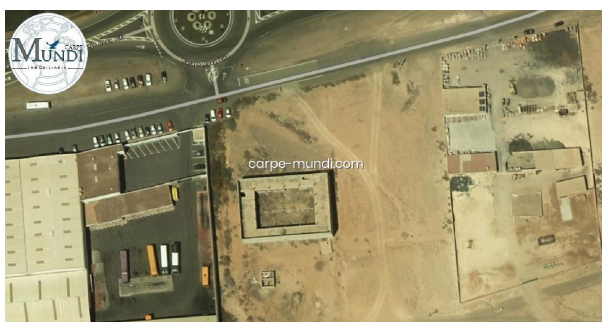

house for sale Puerto Del Rosario, Puerto Del Rosario

In Puerto del Rosario, the capital of our wonderful island of Fuerteventura, and very close to all the commercial activity that is there, in one of the most demanded polygons, we offer for sale a plot of 4,700m² where an industrial warehouse is located. ~~~The ship is semi-built and without a roof, with block walls and unwashed. It has 818m² and a loft of 414m² with which it has built 1,232m², but it is in structure.~~~It is a very good opportunity, both for its location, size and price.~~~Do not hesitate to call us, we will give you all the information you need, let us help you.~~~Carpe Mundi Real Estate.

property details

Spanishestate id: **6260749**
reference:: **NAV0003**
close to/ located: **Puerto Del Rosario**
region: **Puerto Del Rosario**
property type: **house**
rooms: **not available**
property surface: **1232 m²**
surface plot: **4700 m²**
price: **€ 750.000**