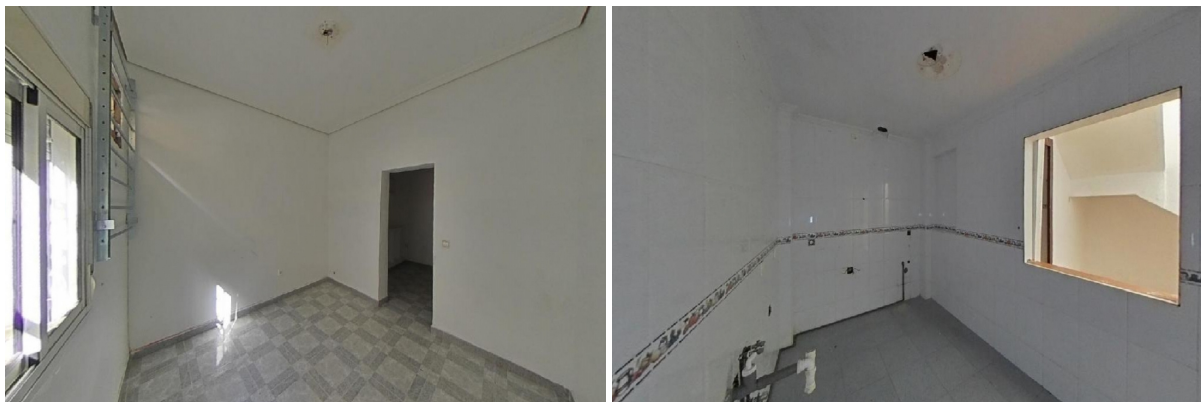

## house for sale Sevilla La Nueva, Sur

Large house in Seville, ideal for couples. The property is 101 m2 built distributed over 2 floors. The ground floor has a living room, a kitchen as well as a full bathroom. The upper floor has 2 bedrooms, plus a full bathroom. It is located in the heart of Seville, and in its surroundings we find the La Plata Outpatient Clinic, the Ruemy School, supermarkets, banks, libraries, pharmacies, post offices, sports centers and the La Plata metro station. The property features easy access to Ronda de Circunvalación.