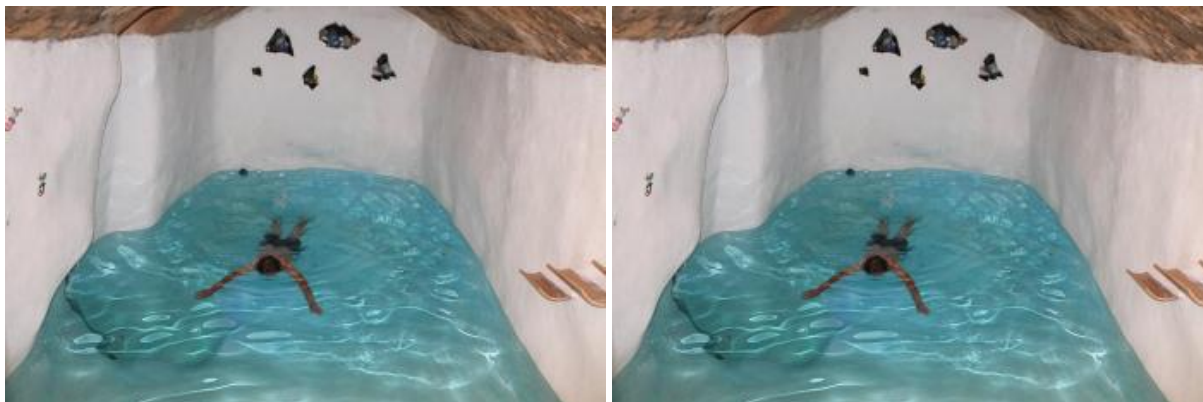

SPANISHESTATE

<https://www.spanishestate.com/house/son-armadams-el-terreno-07015/4782933/>

house for sale Son Armadams-El Terreno, Palma

*OFFER FOR INDIVIDUALS AND INVESTORS.

NO REAL ESTATE AGENCIES.*

WHAT YOU SHOULD KNOW ABOUT THIS PROPERTY:

- Rooms: 4
- Bathrooms: 2
- Living area approx. 125 m² (105 m² main house + 20 m² multifunctional room in the terrace)
- Terrace 80 m²
- Empty cistern 20 m²
- Total surface approx. 225 m²
- Possibility of an indoor or outdoor pool
- Possibility of a parking place 10 meters away from the house

AMENITIES AND SPECIAL FEATURES OF THIS HOUSE:

A historic house situated in the second line of one of Palma's most promising neighbourhoods: El Terreno.

This house was built in 1903 and still preserves today its beautiful and impressive architecture such as the elegant entrance hall with high ceilings, exposed stone walls, hydraulic tiles of that time and rustic wooden elements that give the house a warm and cosy atmosphere. The location of the property makes it particularly interesting as an investment property as its popularity starts to increase again as it did in the 60th century.