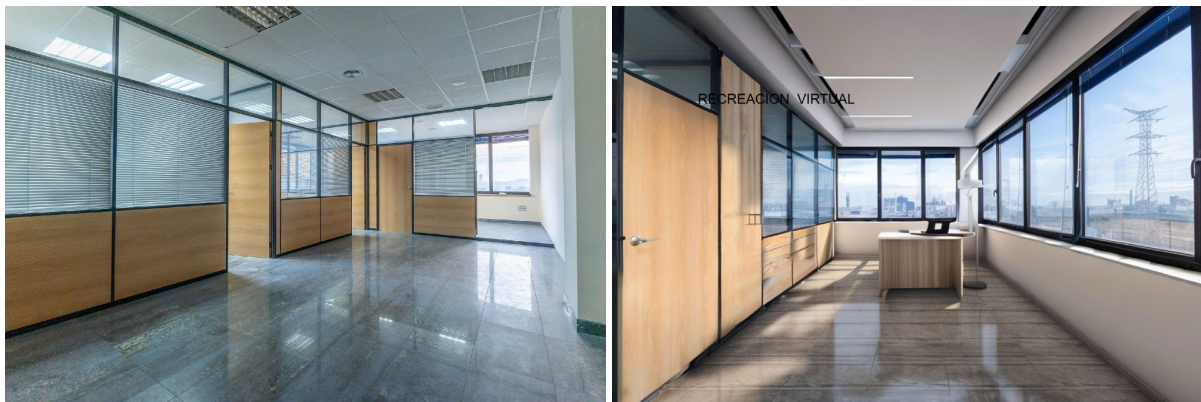

## office for sale El Puerto De Sagunto, Camp De Morvedre

Office for sale in the neighbourhood of El Puerto De Sagunto in Camp De Morvedre at a price of € 98.000 with a surface of 93 m2 of company Percent .