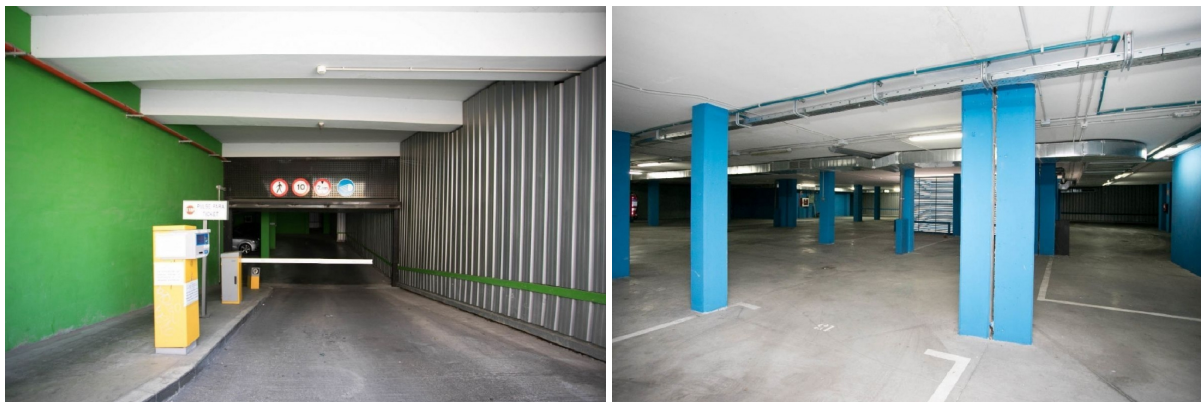

SPANISHESTATE

<https://www.spanishestate.com/parking-space/aldeanueva-de-guadalajara-19152/6244396/>

parking space for sale Aldeanueva De Guadalajara, Campiña

Car park in a brand-new building in Guadalajara. It's located in Plaza Mayor, 15. Available from a surface area of 28 m2. Situated in Guadalajara downtown, very close to the Guadalajara City Hall. There are all kinds of basic amenities, as well as a wide variety of leisure and catering options. There's easy access to the main road and by public transport as well.