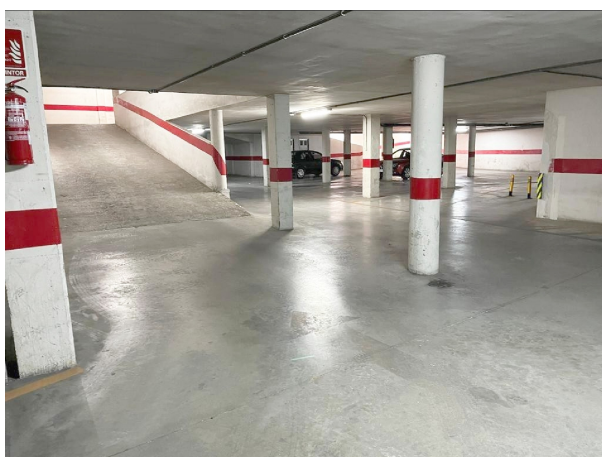

parking space for sale Aspe, Vinalopó Mitjà

Parking space for sale in the neighbourhood of Aspe in Vinalopó Mitjà at a price of € 12.000 with a surface of 10 m2 , this property is offered to you by Carla Ruiz of company Aspex .