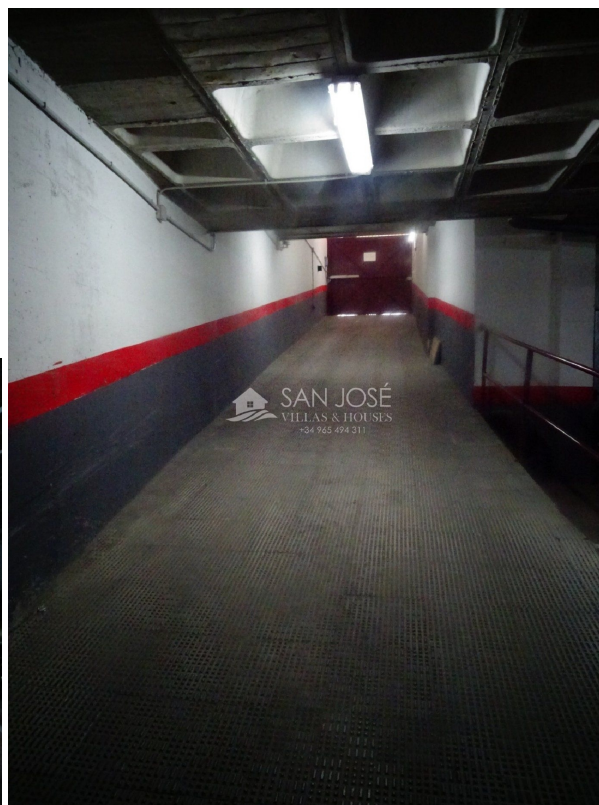

## parking space for sale Aspe, Vinalopó Mitjà

Parking space for sale in the neighbourhood of Aspe in Vinalopó Mitjà at a price of € 12.000 with a surface of 13 m2 of company San Jose Inversiones .

### property details

Spanishestate **6227054**  
id:  
reference:: **10397**  
close to/ located: **Aspe**  
region: **Vinalopó Mitjà**  
property type: **parking space**  
rooms: **not available**  
property surface: **13 m2**  
surface plot: **- m2**  
price: **€ 12.000**