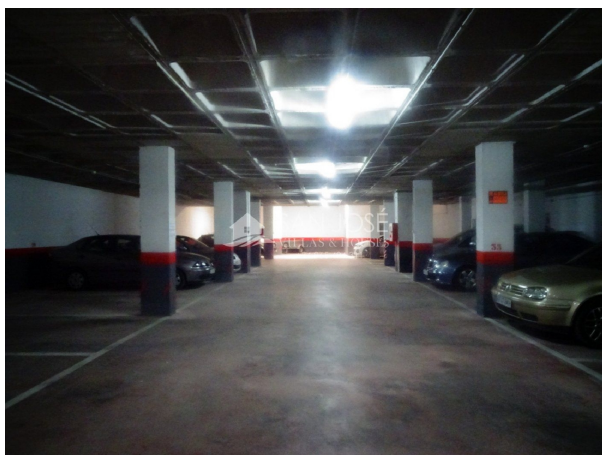

## parking space for sale Aspe, Vinalopó Mitjà

Parking space for sale in the neighbourhood of Aspe in Vinalopó Mitjà at a price of € 12.000 with a surface of 13 m2 of company San Jose Inversiones .