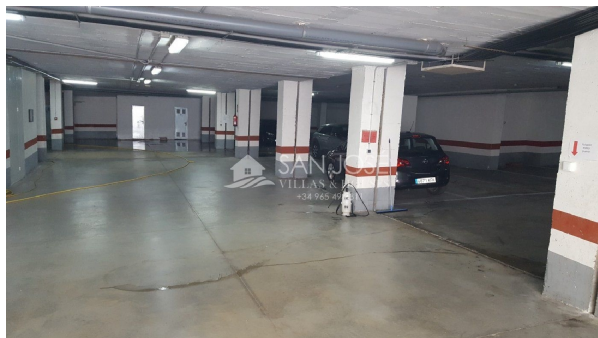

parking space for sale Aspe, Vinalopó Mitjà

Parking space for sale in the neighbourhood of Aspe in Vinalopó Mitjà at a price of € 10.000 with a surface of 20 m2 of company San Jose Inversiones .

property details