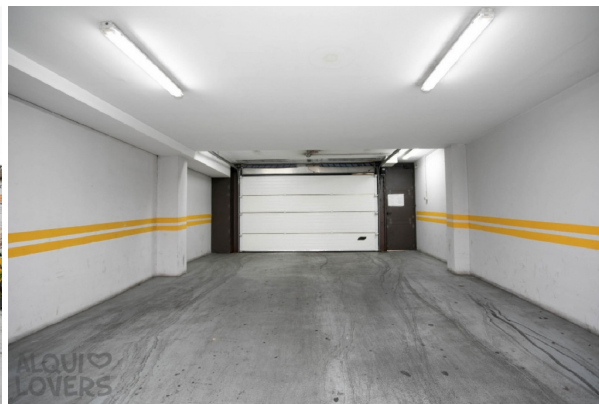

parking space for sale Doñinos De Salamanca, Campo De Salamanca

Parking space in Salamanca. It is 60 m2. It is located in Plaza Poeta Iglesias, 6, on floor -4. It is located in the center of Salamanca a few minutes from Plaza Mayor, Salamanca Cathedral and Huerto de Calixto and Melibea, and in its surroundings we find the General Hospital of the Holy Trinity, the Faculty of Translation and Documentation, supermarkets, banks, libraries, pharmacies, offices post office, sports centers, bus stops and La Alamedilla train station. The property has easy access to N-630.