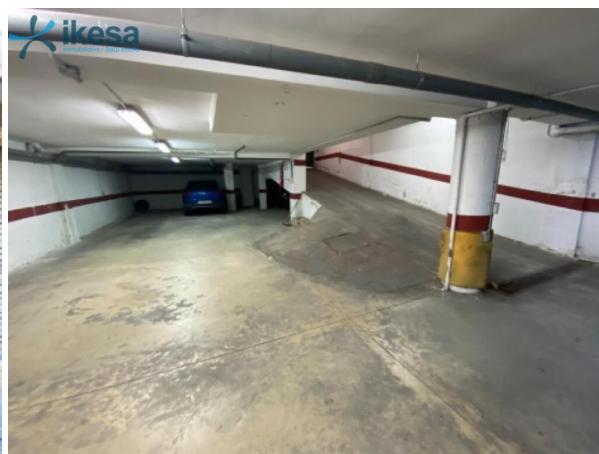

parking space for sale Huelva Centro 21001, Metropolitana De Huelva

Parking space for sale in the neighbourhood of Huelva Centro 21001 in Metropolitana De Huelva at a price of € 9.200 with a surface of 30 m2 of company Ikesa .