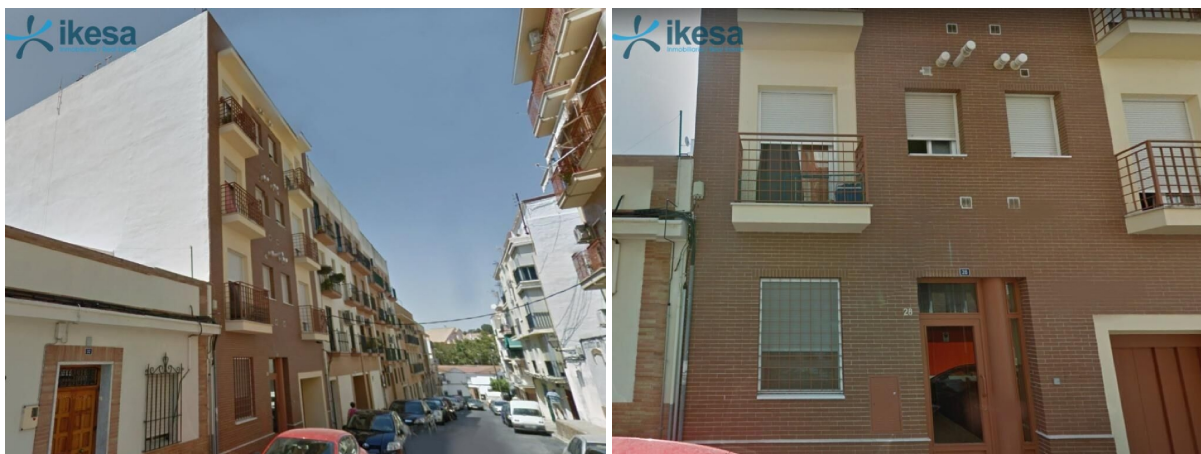

parking space for sale Huelva Centro 21001, Metropolitana De Huelva

Parking space for sale in the neighbourhood of Huelva Centro 21001 in Metropolitana De Huelva at a price of € 16.000 with a surface of 62 m2 of company Ikesa .

property details

Spanishestate id:	6358944
reference::	HV17311110
close to/ located:	Huelva Centro 21001
region:	Metropolitana De Huelva
property type:	parking space
rooms:	not available
property surface:	62 m2
surface plot:	- m2
price:	€ 16.000