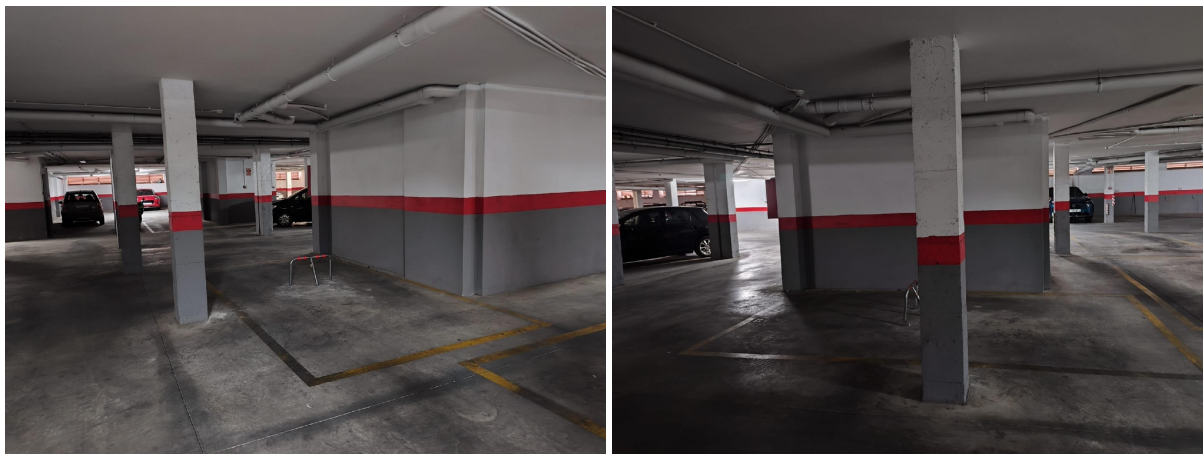

## parking space for sale La Pobla Llarga, Ribera Alta

Parking space for sale in the neighbourhood of La Pobla Llarga in Ribera Alta at a price of € 7.200 with a surface of 32 m2 of company Cym Home Sl .