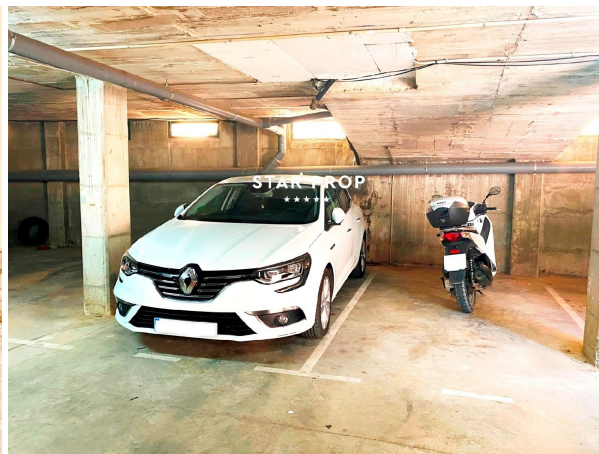

## parking space for sale Llançà, Alt Empordà

Parking for sale in Llançà, with 301 ft2 and Close.