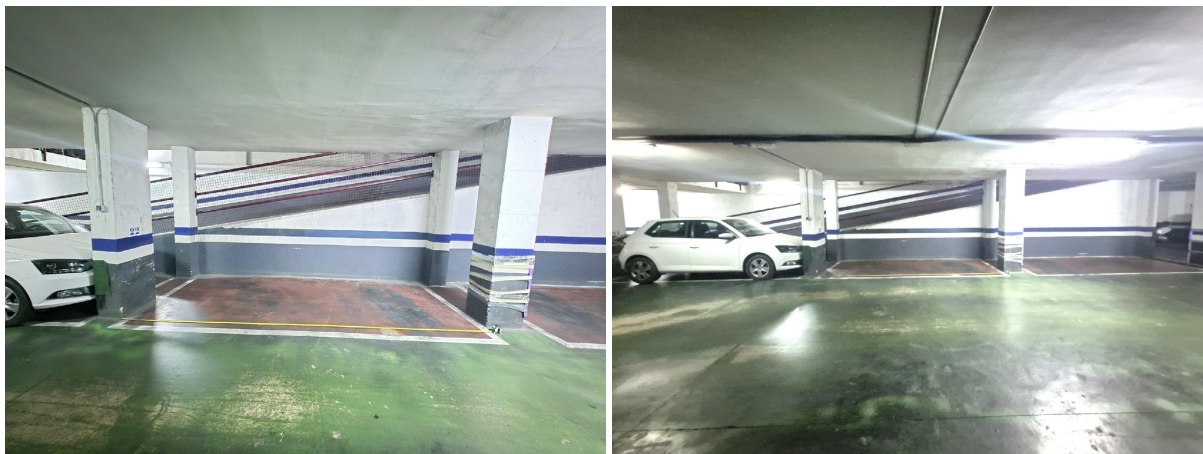

parking space for sale Mislata, Horta Oest

Parking space for sale in the neighbourhood of Mislata in Horta Oest at a price of price on demand with a surface of 32 m2 of company Habitale Inmoval .

property details