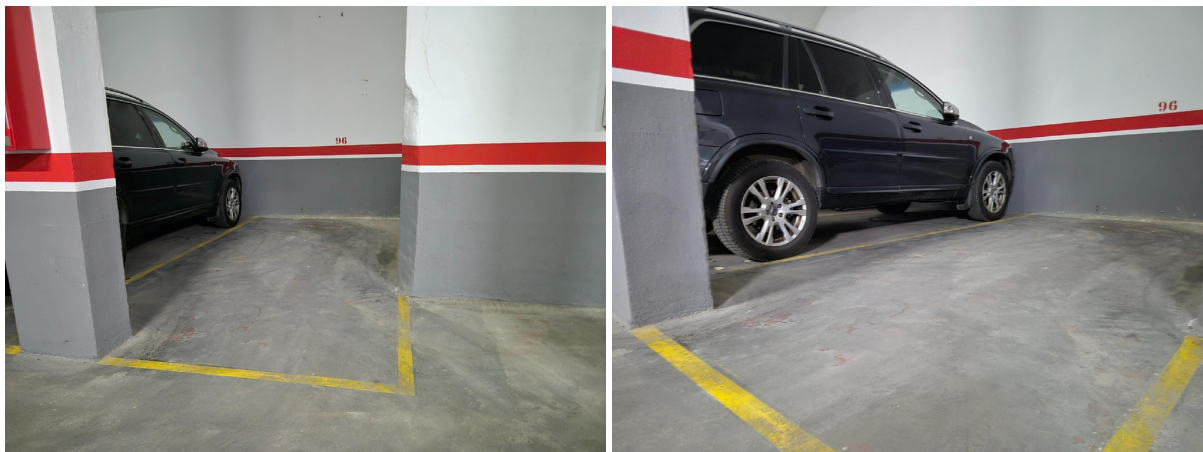

parking space for sale Mislata, Horta Oest

Parking space for sale in the neighbourhood of Mislata in Horta Oest at a price of € 10.500 with a surface of 31 m2 of company Habitale Inmoval .

property details