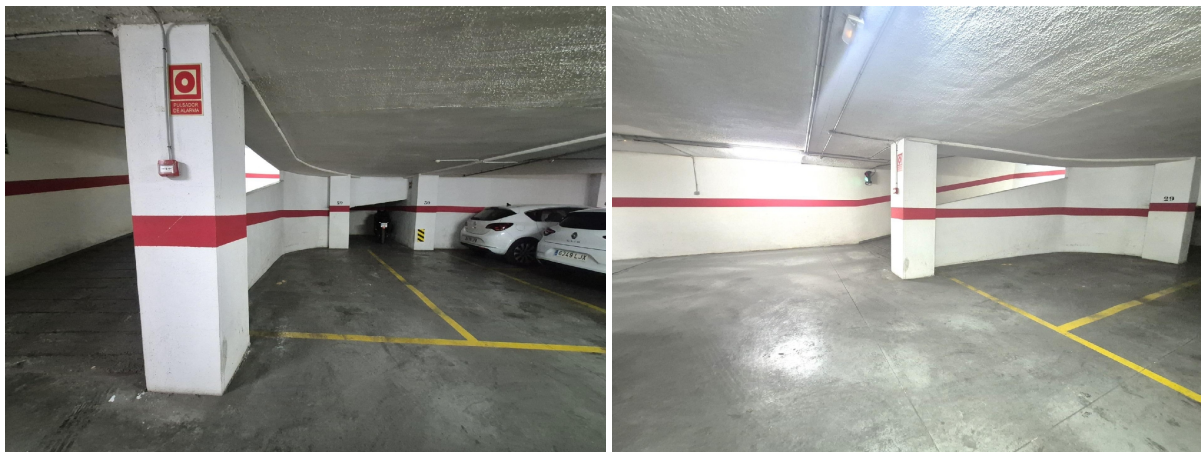

parking space for sale Mislata, Horta Oest

Parking space for sale in the neighbourhood of Mislata in Horta Oest at a price of price on demand with a surface of 40 m2 of company Habitale Inmoval .

property details