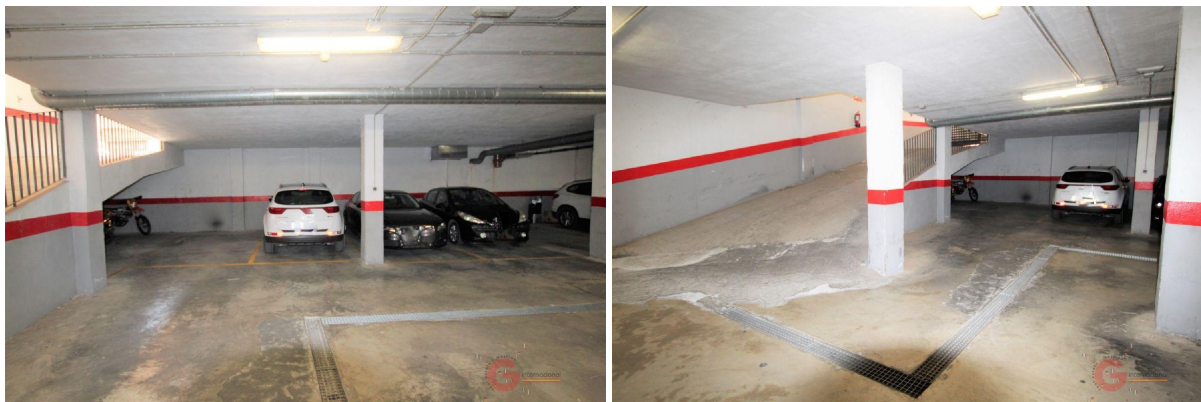

parking space for sale Motril, Costa Tropical

Is it difficult to park in Motril Do not give more laps, and look at this parking space. Space for a car, 5 minutes from downtown. If you wish to receive more information about this property or arrange a visit, do not hesitate to contact the agents of International Management. You can contact by email infogestioninternacional.com, by phone + (please use the form to respond) / + (please use the form to respond) , or directly at our office located right at the entrance of the Monte de los Almendros Urbanization.