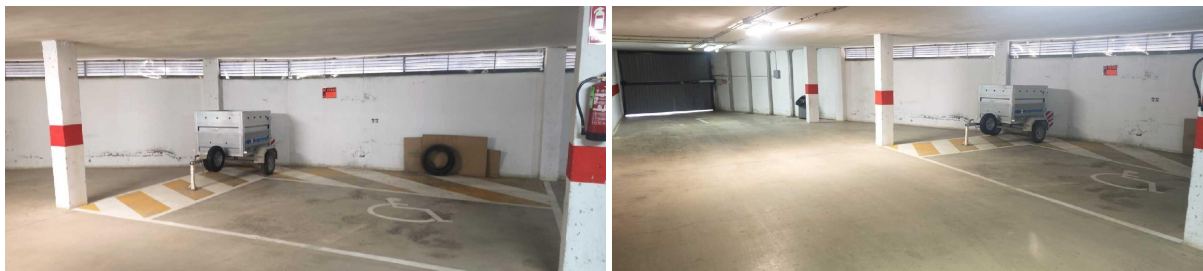

## parking space for sale Paracuellos De Jiloca, Comunidad De Calatayud (La)

Parking space for sale in the neighbourhood of Paracuellos De Jiloca in Comunidad De Calatayud (La) at a price of € 10.000 with a surface of 34 m2 of company Zaradelta .