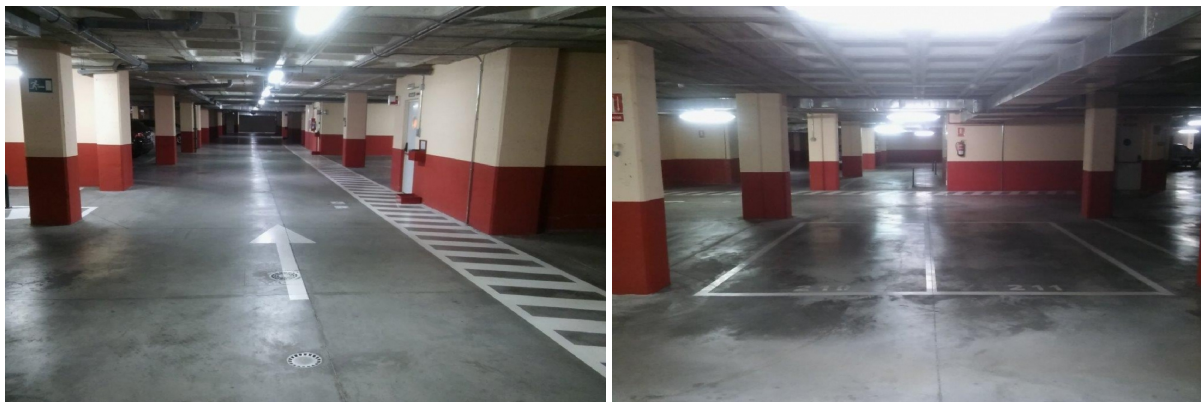

parking space for sale Parlavà, Baix Empordà

Parking space in Parla, Madrid. It has an area of 32 m2. It is located at Calle Planeta Saturno, 9, on floor -1, in plaza num. 45. It is located in the center of Parla, and in its surroundings we find the Colegio Aquila, supermarkets, banks, pharmacies and post offices. The property has easy access to R-4. The buyer must allocate the VPO housing to usual and permanent residence, fulfilling the requirements that are established for this type of housing.