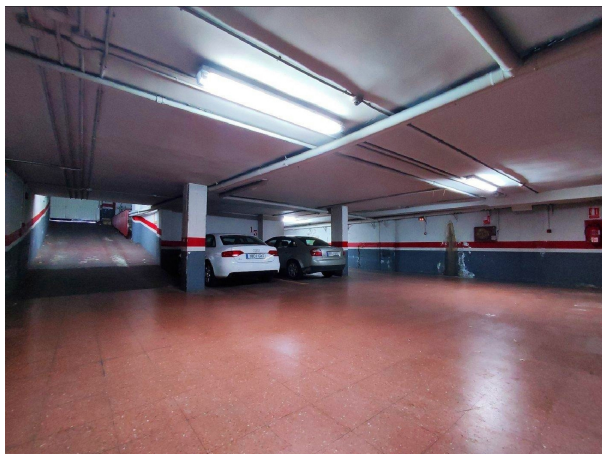

parking space for sale Puertollano, Campo De Calatrava

Parking space for sale in the neighbourhood of Puertollano in Campo De Calatrava at a price of € 14.000 with a surface of 15 m2 of company Viada Inmobiliaria .

property details

Spanishestate id:	6224093
reference::	02882
close to/ located:	Puertollano
region:	Campo De Calatrava
property type:	parking space
rooms:	not available
property surface:	15 m2
surface plot:	- m2
price:	€ 14.000

contact

real estate agent:	Viada Inmobiliaria
name:	not available
spreekt:	not available
telefoon:	+34926440244