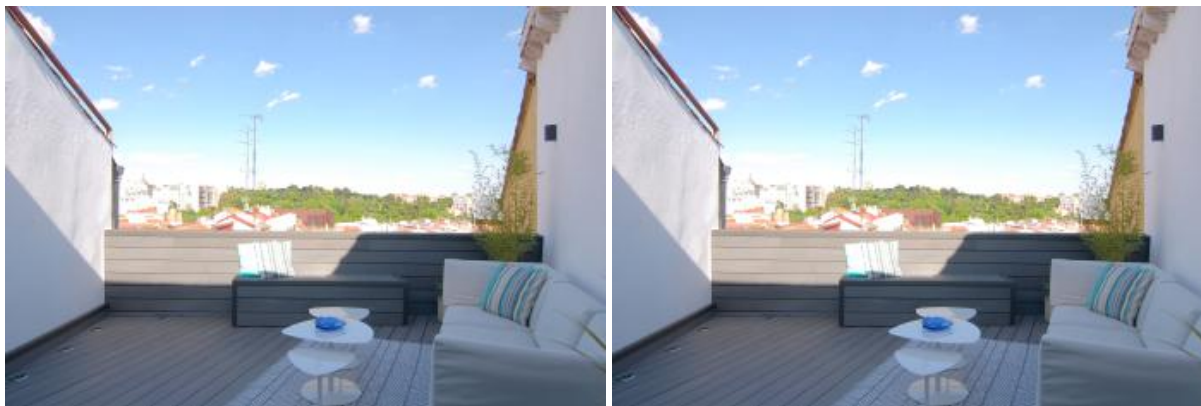

## penthouse for sale Centro-Pza. Las Cortes, Madrid Capital

Located in the vibrant and artistic Las Letras neighborhood, surrounded by the renowned Reina Sofía, Caixa Forum and Thyssen museums, this charming penthouse offers a privileged location just a few steps from Atocha station. Enjoy the impressive views from its spacious and cozy terrace, which offers panoramic views of the iconic Jerónimos Church, the majestic Prado Museum and the lush El Retiro Park.

The interior has been completely renovated with high quality materials, following an "open space" design that maximizes light and the feeling of spaciousness. Highlights include a private, intimate and cozy master bedroom, as well as a full bathroom with a separate shower. In addition, the home offers numerous closets and storage spaces, guaranteeing comfort and functionality in every corner.