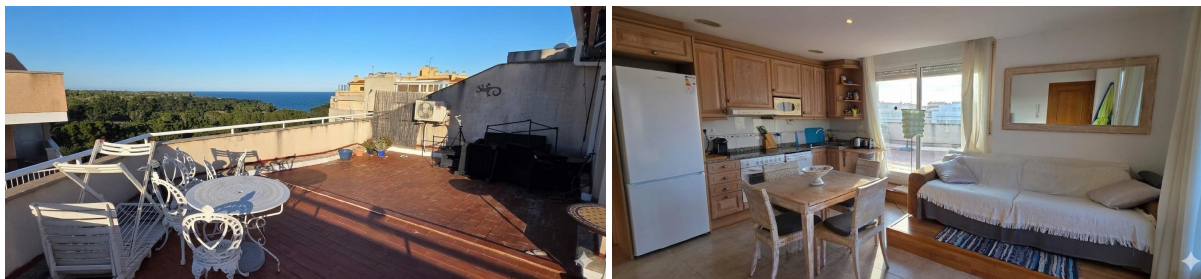

## penthouse for sale L'ametlla De Mar, Baix Ebre

In the charming fishing village of l' Ametlla de Mar, this magnificent 65 m2 penthouse is for sale, ideal both as a permanent residence or for enjoying seaside getaways.~The property features a bright living-dining room with a fully equipped open-plan kitchen with brand-new appliances, two bedrooms, one full bathroom, and a practical loft accessible via a foldable staircase, perfect for storage space.~Its spectacular 72 m2 private terrace is a true highlight, offering pleasant views of the sea and the mountains. A unique space to relax and enjoy the Mediterranean climate all year round.~The property is equipped with air conditioning (hot/cold pump) and aluminum exterior carpentry with double glazing, ensuring comfort in all seasons. The building has an elevator.~Located in the town center, surrounded by all amenities and services, very close to the health center and just 200 meters from the beach.~An excellent opportunity in one of the most sought-after areas of the Costa Dorada.~~More properties at finquesmar.es