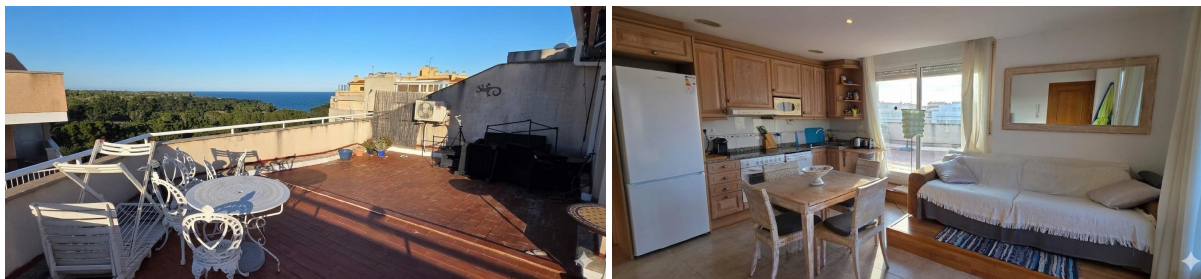

penthouse for sale L'ametlla De Mar, Baix Ebre

In the charming fishing village of l' Ametlla de Mar, this magnificent 65 m2 penthouse is for sale, ideal both as a permanent residence or for enjoying seaside getaways.~The property features a bright livingdining room with a fully equipped openplan kitchen with brandnew appliances, two bedrooms, one full bathroom, and a practical loft accessible via a foldable staircase, perfect as an additional bedroom or storage space.~Its spectacular 72 m2 private terrace is a true highlight, offering pleasant views of the sea and the mountains. A unique space to relax and enjoy the Mediterranean climate all year round.~The property is equipped with air conditioning (hot/cold pump) and aluminum exterior carpentry with double glazing, ensuring comfort in all seasons. The building has an elevator.~Located in the town center, surrounded by all amenities and services, very close to the health center and just 200 meters from the beach.~An excellent opportunity in one of the most soughtafter areas of the Costa Dorada.~~More properties at finquesmar.es