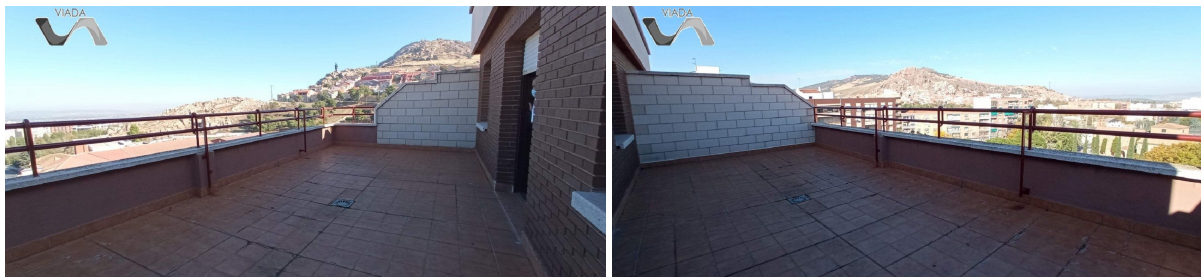

## penthouse for sale Puertollano, Campo De Calatrava

Penthouse for sale in the neighbourhood of Puertollano in Campo De Calatrava at a price of € 134.000 with a surface of 99 m2 with 2 rooms of company Viada Inmobiliaria .