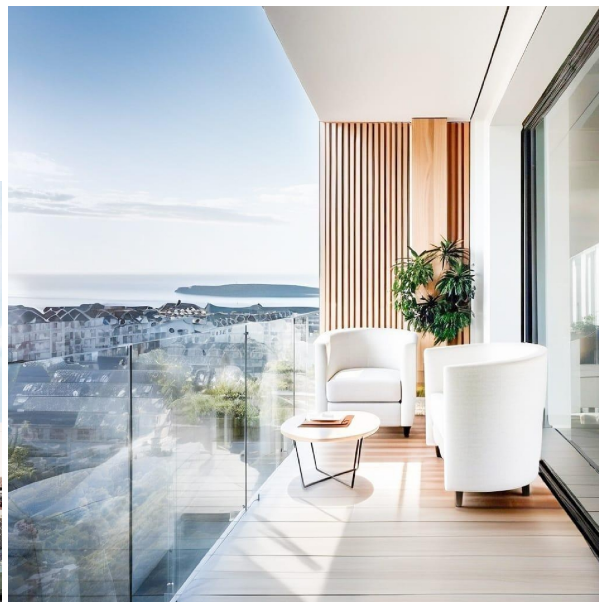

## penthouse for sale Torrevieja, Baix Segura

Modern Apartments Just 250m from El Cura Beach in Torrevieja~~New Development in Prime Location~~This newly built apartment building is located just 250 meters from the famous El Cura Beach in Torrevieja, offering residents easy access to one of the most popular beaches in the area. The building consists of 17 units, featuring 1 and 2-bedroom apartments, each with 1 or 2 bathrooms. Additionally, there are penthouses available with private solariums and stunning sea views, perfect for enjoying the Mediterranean lifestyle.~~Premium Amenities for Relaxation~~Residents can take advantage of the rooftop community pool and solarium, ideal for unwinding after a day at the beach. The building also offers optional underground parking spaces and storage rooms, available for an additional cost, providing extra convenience and security for residents.~~Vibrant City Life in Torrevieja~~Torrevieja is a lively city known for its year-round cultural and recreational activities, making it a great destination for both permanent residents and vacationers. With a mild climate and over 300 days of sunshine annually, the area is perfect for those who enjoy outdoor activities and beach life.~~Ideal Location with Easy Access to Points of Interest~~This property is ideally located close to all essential services, including supermarkets, restaurants, and entertainment venues. Major points of interest are easily accessible:~~ Alicante Airport is just 45 km away. ~ Several Golf Courses within 7-10 km.~ Zenia Boulevard Shopping Center is only 8 km away.~ The port of Torrevieja is just 2 km from the building.~~Enjoy modern living by the sea in a vibrant and well-connected area with everything you need just a short distance away.