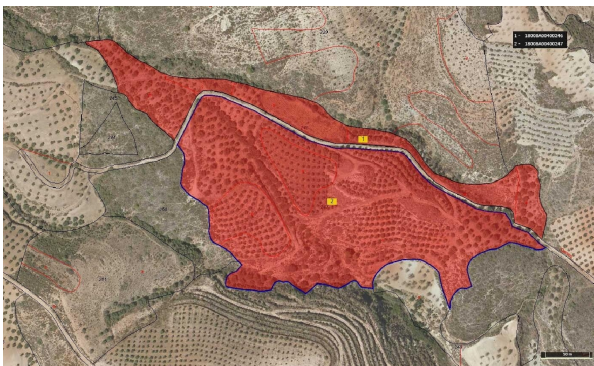

plot for sale Albuñuelas, Valle De Lecrín

Plot for sale in the neighbourhood of Albuñuelas in Valle De Lecrín at a price of € 115.000 and a garden or plot of 55637 m2 of company Inmobiliaria Soto .

property details

Spanishestate id:	6356119
reference::	SOTO23-TST-01284
close to/ located:	Albuñuelas
region:	Valle De Lecrín
property type:	plot
rooms:	not available
property surface:	- m2
surface plot:	55637 m2
price:	€ 115.000