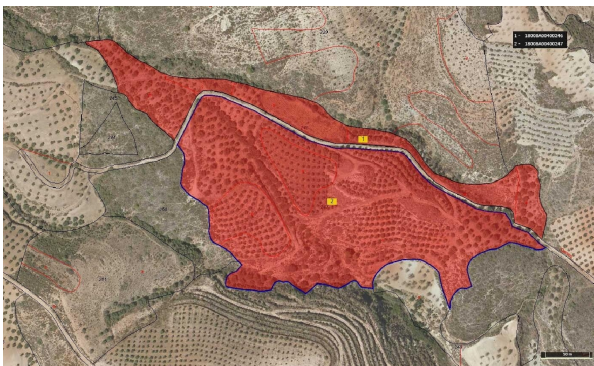

## plot for sale Albuñuelas, Valle De Lecrín

Plot for sale in the neighbourhood of Albuñuelas in Valle De Lecrín at a price of € 115.000 and a garden or plot of 55637 m2 of company Inmobiliaria Soto .

### property details

Spanishestate id:	<b>6356119</b>
reference::	<b>SOTO23-TST-01284</b>
close to/ located:	<b>Albuñuelas</b>
region:	<b>Valle De Lecrín</b>
property type:	<b>plot</b>
rooms:	<b>not available</b>
property surface:	<b>- m2</b>
surface plot:	<b>55637 m2</b>
price:	<b>€ 115.000</b>