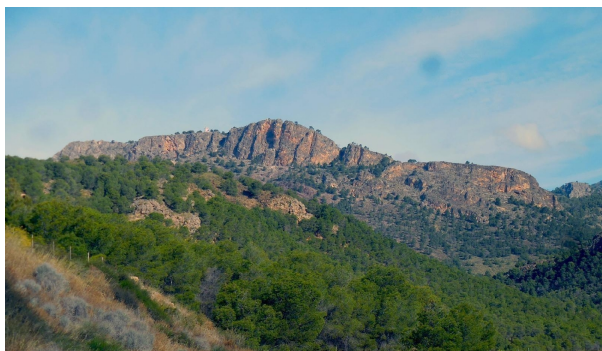

plot for sale Aledo, Bajo Guadalentín

Interesting plot of almost 20,000m2 in an area of Aledo with views towards Sierra Espuña.~According to regulations, on this plot you can build up to 3% of single-family homes, or 30% of agricultural warehouses, with a maximum height of 7m (2 floors).~Ideal location, not isolated, very close to the town and its amenities and good roads.~Call us today~REF.