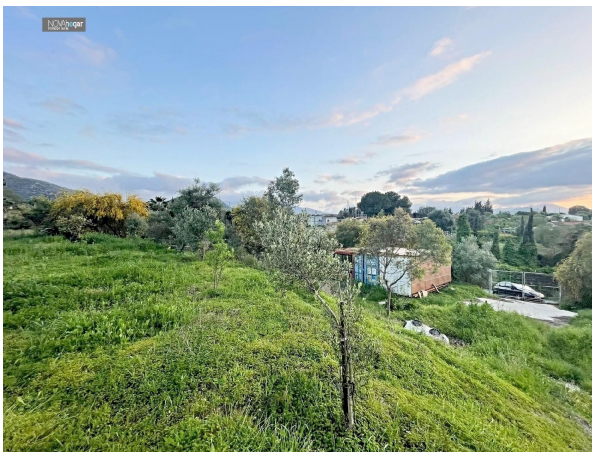

## plot for sale Ampliacion De Cartama, Valle Del Guadalhorce

Plot for sale in the neighbourhood of Ampliacion De Cartama in Valle Del Guadalhorce at a price of € 64.900 and a garden or plot of 2900 m2 of company Novahogar Inmobiliaria .

### property details

Spanishestate id:	<b>6369691</b>
reference::	<b>26.VJ.11</b>
close to/ located:	<b>Ampliacion De Cartama</b>
region:	<b>Valle Del Guadalhorce</b>
property type:	<b>plot</b>
rooms:	<b>not available</b>
property surface:	<b>- m2</b>
surface plot:	<b>2900 m2</b>
price:	<b>€ 64.900</b>