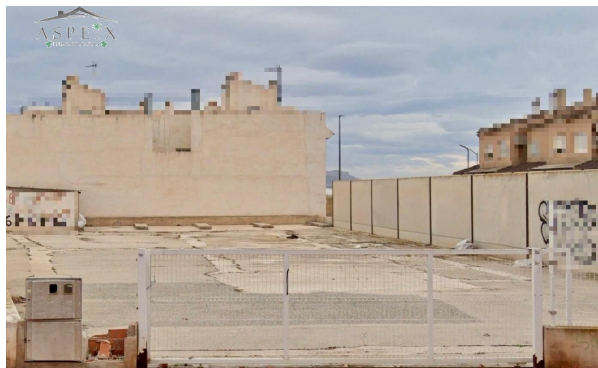

## plot for sale Aspe, Vinalopó Mitjà

Plot for sale in the neighbourhood of Aspe in Vinalopó Mitjà at a price of € 560.000 and a garden or plot of 1026 m2 , this property is offered to you by Carla Ruiz of company Aspelx .