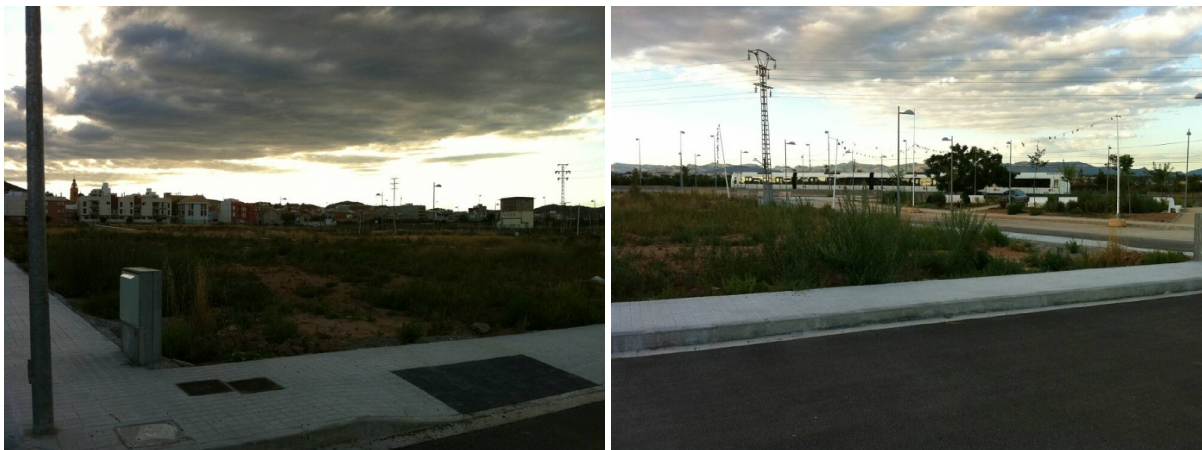

## plot for sale Benaguasil, Camp De Túria

URBAN PLOT OF 431 M2 INSIDE THE URBAN TOWN OF THE POPULATION, READY TO BUILD NOW, HAS ALL THE URBAN SERVICES, YOU CAN BUILD TWO HOUSINGS OF UP TO 151 M2 EACH MORE SOTANOS AND BUHARDILLA. IDEAL AREA, VERY CLOSE TO METRO STATION, NEW RECENTLY URBANIZED SECTOR. SUPER CORNER FACADE TWO STREETS, WHICH ALLOWS TWO HOUSES TO GO WITH VERY GOOD FACADE. BUILDING TWO HOUSES, THE SOLAR LEAVES BY ABOUT 85,000 € BY HOUSING.

### property details

Spanishstate id: **6225801**  
reference:: **V1457**  
close to/ located: **Benaguasil**  
region: **Camp De Túria**  
property type: **plot**  
rooms: **not available**  
property surface: **- m2**  
surface plot: **431 m2**  
price: **€ 172.000**