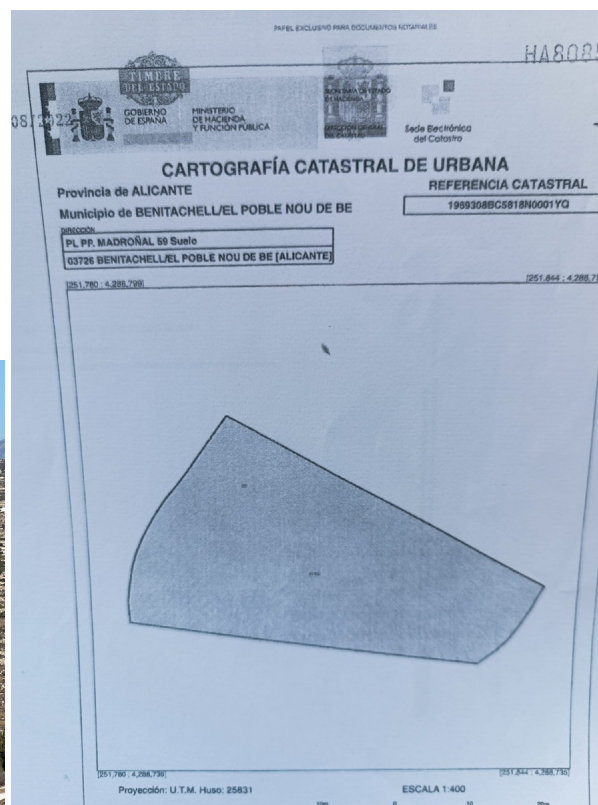

plot for sale Benitachell, Marina Alta

Plot for Sale between Moraira and Benitachell with Southwest Orientation. Land free of construction.

property details

Spanishestate **6270603**
id:
reference:: **50.271**
close to/ located: **Benitachell**
region: **Marina Alta**
property type: **plot**
rooms: **not available**
property surface: **- m2**
surface plot: **- m2**
price: **€ 195.000**