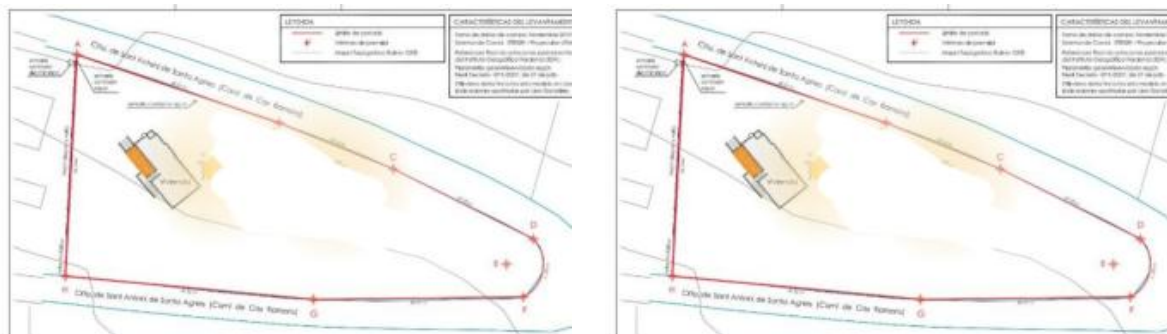

## plot for sale Ca'n Germa, Sant Antoni De Portmany

SALE OF URBAN LAND IN ONE OF THE BEST AREAS OF THE ISLAND. WITH THE POSSIBILITY OF CONSTRUCTION HOUSING OF 600 SQUARE METERS. IT ALREADY CONSISTS OF A HOUSE OF 100 SQUARE METERS

### property details

Spanishestate id:	<b>4981737</b>
reference::	-
close to/ located:	<b>Ca'n Germa</b>
region:	<b>Sant Antoni De Portmany</b>
property type:	<b>plot</b>
rooms:	<b>2</b>
property surface:	<b>100 m2</b>
surface plot:	<b>2460 m2</b>
price:	<b>€ 850.000</b>