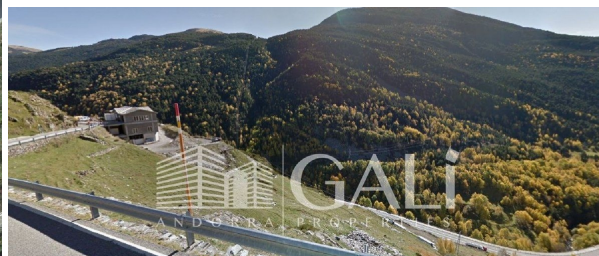

plot for sale Canillo, Canillo

Land of 7.046 m2 classified as building land. Located 7 km from Canillo, on a slope of the mountain between the villages of l'Aldosa and Els Plans. Sunny area with old meadows and sloping crops. Oriented to the south and with views of l'Aldosa, the nearby meadows and Valira d'Orient valley.

property details

Spanishestate id: **6237796**
reference: **00875**
close to/ located: **Canillo**
region: **Canillo**
property type: **plot**
rooms: **not available**
property surface: **- m2**
surface plot: **7046 m2**
price: **€ 6.520.000**