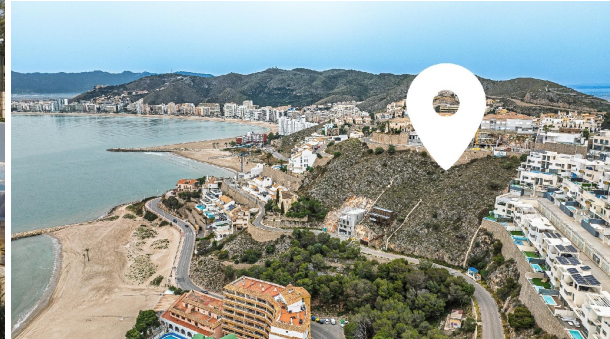

plot for sale Cullera, Ribera Baixa

From RE/MAX Inmomás, we present one of those opportunities that rarely come onto the market.~~This is a set of two urban plots sold together, located in one of the most privileged areas of Cullera, in the Faro area, offering completely open views of the Mediterranean Sea and surrounded by a well-established, high-value residential environment.~~A setting where orientation, privacy, and views become the true protagonists.~~DEVELOPMENT POTENTIAL~~The land offers multiple possibilities, both for end users and investors:~~Development of a high-end single-family home with a fully customized design.~The plot allows for the construction of a main luxury residence accompanied by an independent guest house, creating an exclusive ensemble perfectly adapted to the surroundings and views.~Possibility to develop a small residential project, as initially proposed, with two semi-detached homes.~A preliminary project has already been studied, allowing a clear visualization of the land's real potential.~~A solid foundation to develop a distinctive real estate product in an area with high demand and limited land availability.~~ LOCATION~~Located in Cullera, in the exclusive Faro area, a setting known for:~~its panoramic sea views~its tranquility~its proximity to the beach~its exclusive character~~A location that perfectly combines privacy with easy access to all amenities.~~A MEANINGFUL INVESTMENT~~Assets like this are not only acquired for their location, but for their potential for transformation.~~Whether to develop a unique residence or to carry out a real estate project, this is an opportunity to create value from the very beginning.~~MORE INFORMATION~~For further details, technical documentation, or a feasibility study, feel free to get in touch.