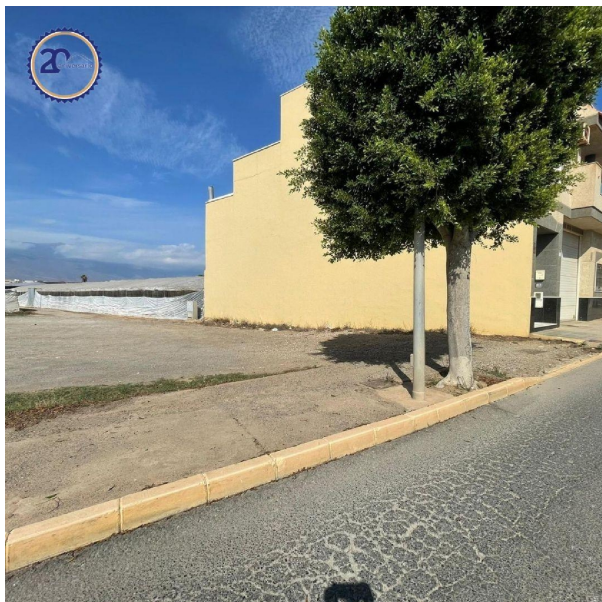

## plot for sale El Ejido, Poniente Almeriense

Plot for sale in the neighbourhood of El Ejido in Poniente Almeriense at a price of € 26.200 and a garden or plot of 252 m2 of company Inversol Inmobiliaria .

### property details

Spanishestate id:	<b>6251485</b>
reference::	<b>2022</b>
close to/ located:	<b>El Ejido</b>
region:	<b>Poniente Almeriense</b>
property type:	<b>plot</b>
rooms:	<b>not available</b>
property surface:	<b>- m2</b>
surface plot:	<b>252 m2</b>
price:	<b>€ 26.200</b>