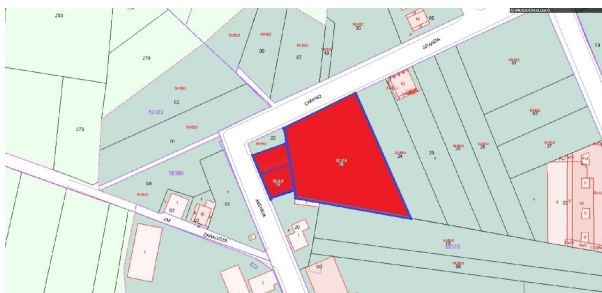

## plot for sale Ferreira Do Valadouro, Mariña Central

Plot for sale in the neighbourhood of Ferreira Do Valadouro in Mariña Central at a price of € 62.000 and a garden or plot of 2425 m2 of company Ikesa .

### property details

Spanishestate id: **6243217**  
reference: **SBRE-0177448**  
close to/ located: **Ferreira Do Valadouro**  
region: **Mariña Central**  
property type: **plot**  
rooms: **not available**  
property surface: **- m2**  
surface plot: **2425 m2**  
price: **€ 62.000**