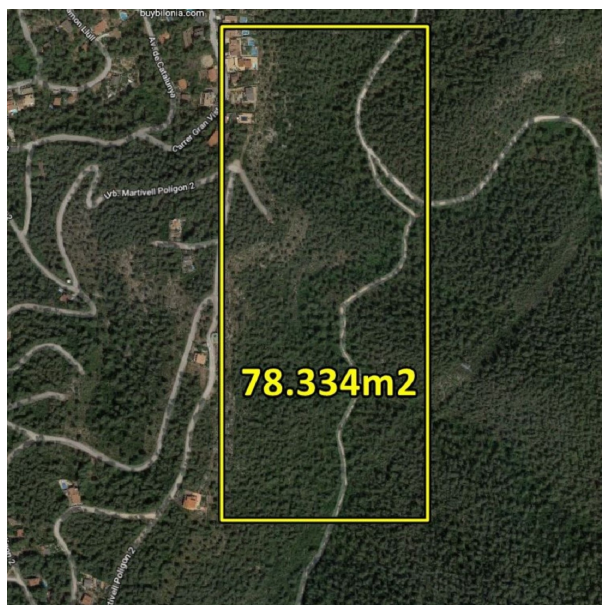

## plot for sale Gelida, Alt Penedès

Direct owner opportunity without commissions!~~Fantastic rustic property in the urbanization of Martivell. At this time it is not developable, although being so close to the population it is possible that in the future it will be. Perfect for an investment. ~The farm makes 78.334m2 according to cadastre, between pine forest and scrub. From this point you have views of all the mountains in the area.~~It is 1 km from the town of Martivell and 2.3 km from Gelida. It has easy connection to major cities such as Barcelona by means of highways such as the AP-7, which is 1.7 km away.

### property details

Spanishestate **6263664**  
id:  
reference:: **071**  
close to/ located: **Gelida**  
region: **Alt Penedès**  
property type: **plot**  
rooms: **not available**  
property surface: **- m2**  
surface plot: **78334 m2**  
price: **€ 24.500**