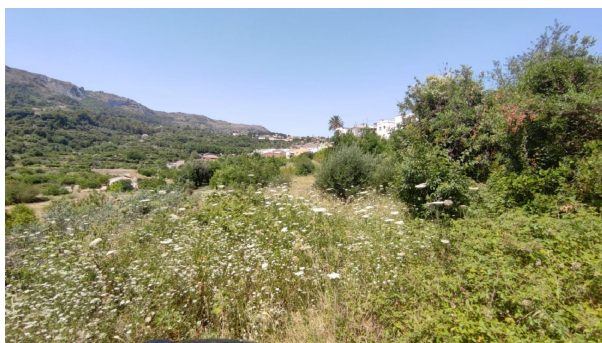

plot for sale La Vall De Laguar, Marina Alta

Magnificent urban plot in a privileged enclave in the heart of the Marina Alta, in Campell Vall de Laguar. ~ ~ Only 20 minutes by car from the commercial centre of the Marina and the Ondara access to the AP-7. This area enjoys a unique natural environment with a lot of peace and tranquillity. ~ ~ Situated in the lower part of the village of Campbell, it enjoys beautiful views and forms part of the outer urban nucleus, it has drinking water. 100% developable. ~ ~ For further information, please contact~ (please use the form to respond) ~ Tel. + (please use the form to respond) ~ ~ Follow us on social media.~ facebook: (please use the form to respond)