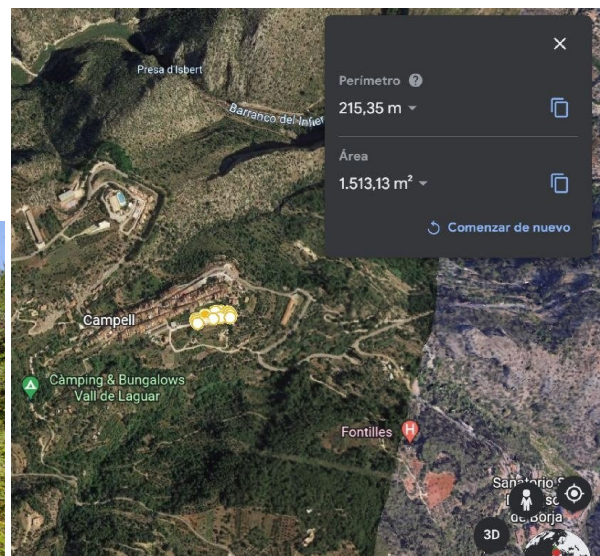

plot for sale La Vall De Laguar, Marina Alta

Magnificent urban plot in a privileged enclave in the heart of the Marina Alta, in Campell Vall de Laguar. ~ ~ Only 20 minutes by car from the commercial centre of the Marina and the Ondara access to the AP-7. This area enjoys a unique natural environment with a lot of peace and tranquillity. ~ ~ Situated in the lower part of the village of Campbell, it enjoys beautiful views and forms part of the outer urban nucleus, it has drinking water. 100% developable. ~ ~ For further information, please contact~ (please use the form to respond) ~ Tel. + (please use the form to respond) ~ ~ Follow us on social media.~ facebook: (please use the form to respond)

property details

Spanishestate id: **6243398**
reference:: **QG00100**
close to/ located: **La Vall De Laguar**
region: **Marina Alta**
property type: **plot**
rooms: **not available**
property surface: **- m2**
surface plot: **1450 m2**
price: **€ 149.000**