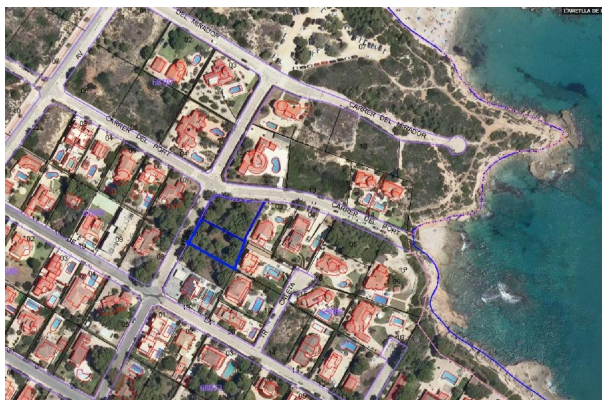

## plot for sale L'ametlla De Mar, Baix Ebre

In the coastal area of the Tres Calas urbanization of the fishing village of l'Ametlla de Mar, just 130 meters from a beautiful cove surrounded by pine forests, crystal clear waters and fine sand, we sell two adjoining plots of 805 and 855 M2, ideal for Build in each of them 1 detached house or 2 semi-detached houses plus a garage and pool.~~More properties on the web [finquesmar.es](http://finquesmar.es)

### property details

Spanishestate id: **6243516**  
reference:: **1382**  
close to/ located: **L'ametlla De Mar**  
region: **Baix Ebre**  
property type: **plot**  
rooms: **not available**  
property surface: **- m2**  
surface plot: **1660 m2**  
price: **€ 320.000**