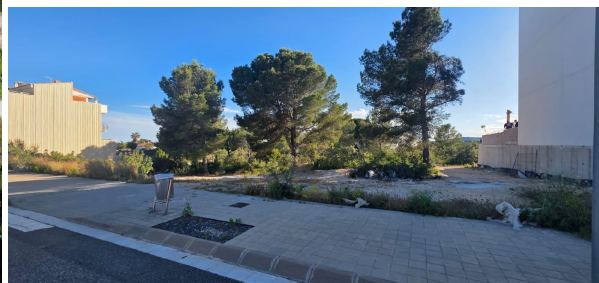

plot for sale L'ametlla De Mar, Baix Ebre

In the Ribes Altes residential area of the fishing village of L'Ametlla de Mar, a magnificent urban plot of 399 m2 is for sale, ideal for the construction of a detached single-family villa with swimming pool and garage.~Located in a quiet and residential environment, the plot enjoys an excellent location, just 900 metres from the town centre and only 190 metres from the beach and the Yacht Club.~Its size and location make it an excellent opportunity to build an exclusive home near the sea, enjoying privacy, comfort, and all the town's services.~~More properties on the website finquesmar.es