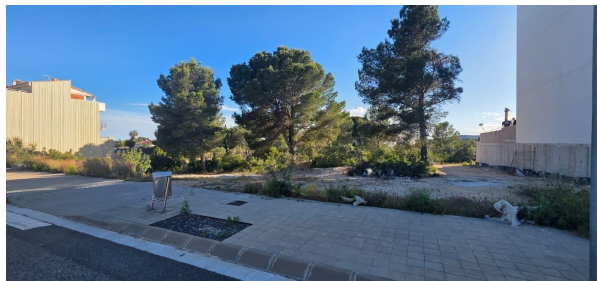

## plot for sale L'ametlla De Mar, Baix Ebre

In the Ribes Altes residential area of the fishing village of L'Ametlla de Mar, a magnificent urban plot of 399 m2 is for sale, ideal for the construction of a detached singlefamily villa with swimming pool and garage.~Located in a quiet and residential environment, the plot enjoys an excellent location, just 900 metres from the town centre and only 190 metres from the beach and the Yacht Club.~Its size and location make it an excellent opportunity to build an exclusive home near the sea, enjoying privacy, comfort, and all the town's services.~~More properties on the website finquesmar.es