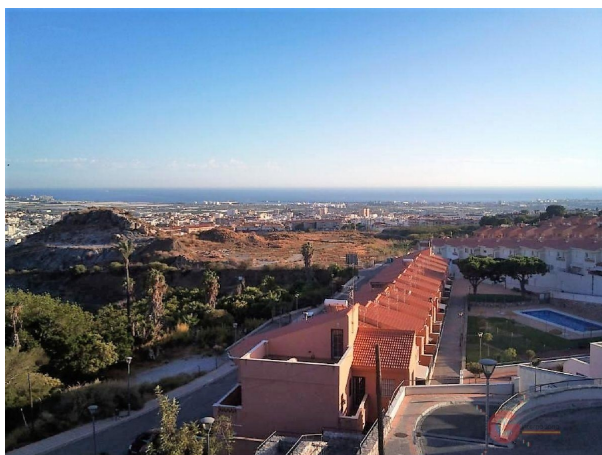

plot for sale Motril, Costa Tropical

LOOKING FOR A PLOT Well this is perfect!!! It is located in La Nacla, a very good area, quiet, and well connected. The plot is 311 meters, has views of the sea and the mountains, and already has a project. If you wish to receive more information about this property or arrange a visit, do not hesitate to contact the agents of International Management. You can contact by email infogestioninternacional.com, by phone + (please use the form to respond) / + (please use the form to respond) or directly at our office located right at the entrance of the Monte de los Almendros Urbanization.