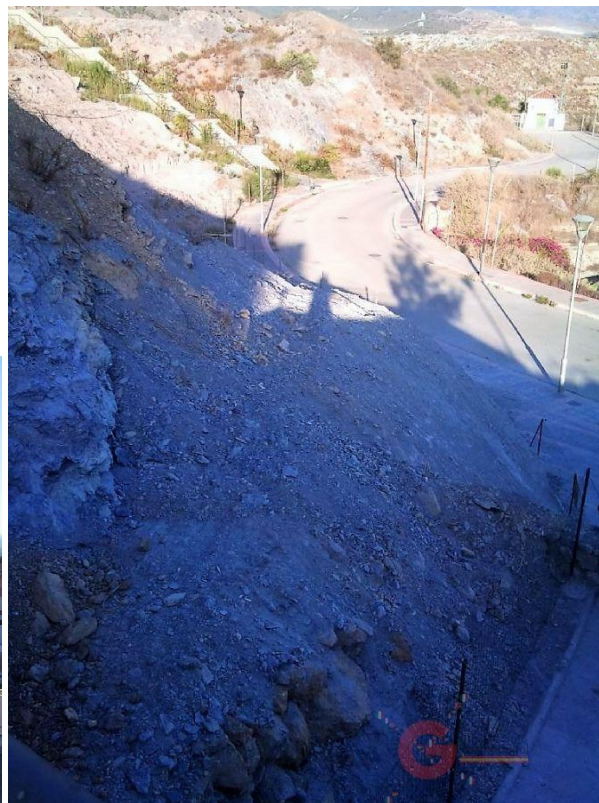

plot for sale Motril, Costa Tropical

LOOKING FOR A PLOT Well this is perfect!!! It is located in La Nacla, a very good area, quiet, and well connected. The plot is 311 meters, has views of the sea and the mountains, and already has a project. If you wish to receive more information about this property or arrange a visit, do not hesitate to contact the agents of International Management. You can contact by email infogestioninternacional.com, by phone + (please use the form to respond) / + (please use the form to respond) or directly at our office located right at the entrance of the Monte de los Almendros Urbanization.