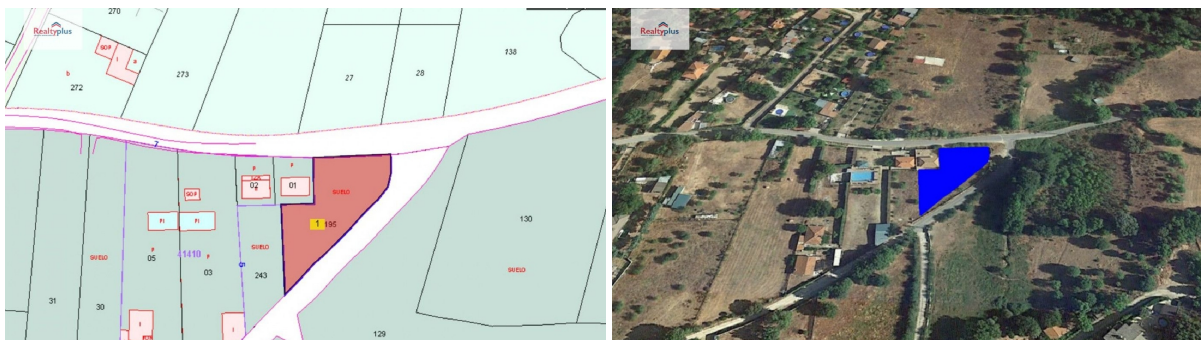

plot for sale Navaluenga, Alberche

Plot for sale in the neighbourhood of Navaluenga in Alberche at a price of € 65.000 with a surface of 856 m2 and a garden or plot of 856 m2 of company Realty-plus .

property details

Spanishestate **6370562**
id:
reference:: **0100248**
close to/ located: **Navaluenga**
region: **Alberche**
property type: **plot**
rooms: **not available**
property surface: **856 m2**
surface plot: **856 m2**
price: **€ 65.000**