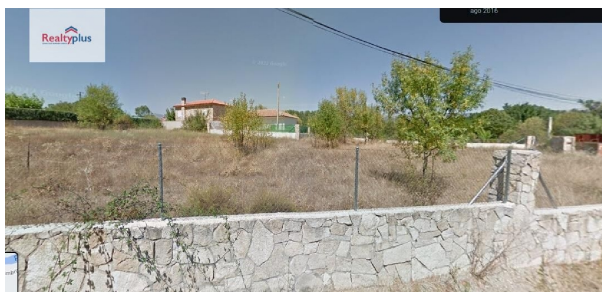

## plot for sale Navaluenga, Alberche

Plot for sale in the neighbourhood of Navaluenga in Alberche at a price of € 65.000 with a surface of 856 m2 and a garden or plot of 856 m2 of company Realty-plus .

### property details

Spanishestate **6370567**  
id:  
reference:: **0101146**  
close to/ located: **Navaluenga**  
region: **Alberche**  
property type: **plot**  
rooms: **not available**  
property surface: **856 m2**  
surface plot: **856 m2**  
price: **€ 65.000**